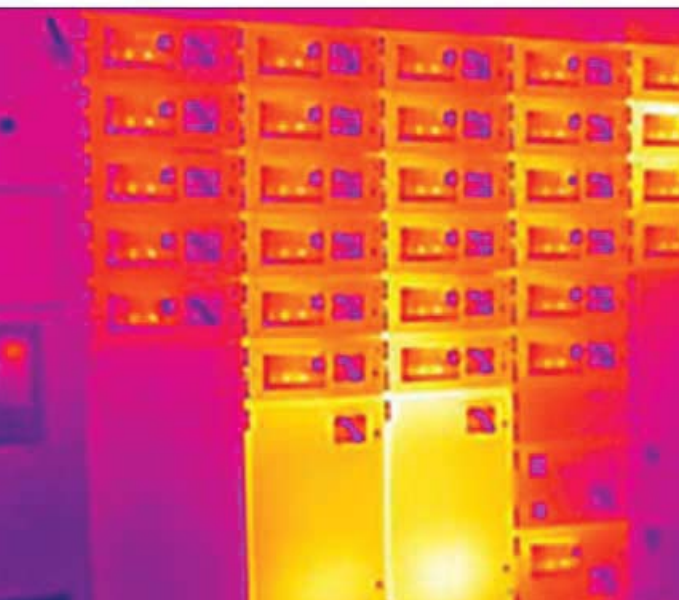

APPLICATIONS

- Scan electrical cabinets, breaker panels, fuses, bolted connections, motors, pumps and switchgear
- Scan for gas leaks

For more information please contact us:

780.723.2887 or a150_areaadmin@pyramidcorporation.com